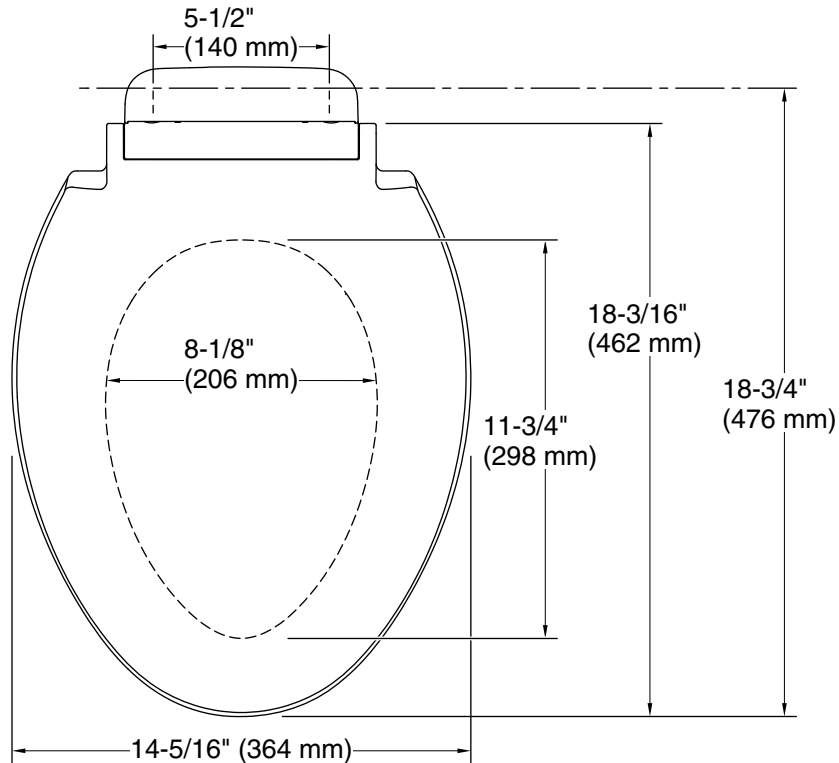

Color	Code	Description
-------	------	-------------

	0	
--	---	--

	7	
--	---	--

Technical Information

All product dimensions are nominal.

Seat shape type: Elongated
Seat front type: Closed-front
Seat-mounting holes: 5-1/2" (140 mm)