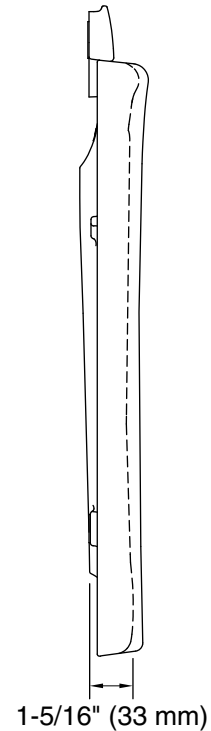

Features

- Grip-Tight installation hardware makes it easy to fasten the seat – everything is done from above the bowl.
- ReadyLatch® hinge provides a positive lock/unlock latch to securely hold seat in position, yet seat easily removes for cleaning or adjusting fit.
- Quiet-Close™ elongated seat closes quietly.
- Grip-Tight bumpers hold seat firmly in place.
- Contoured seat for user comfort.
- Color-matched plastic hinges.

Material

- Plastic construction.

Codes/Standards

IAPMO/ANSI Z124.5

KOHLER® Toilets and Seats Limited Warranty

See website for detailed warranty information.

Available Colors/Finishes

Color tiles intended for reference only.

Color	Code	Description
-------	------	-------------

	0	
--	---	--

	7	
--	---	--

Technical Information

All product dimensions are nominal.

Seat shape type: Elongated
Seat front type: Closed-front
Seat-mounting holes: 5-1/2" (140 mm)